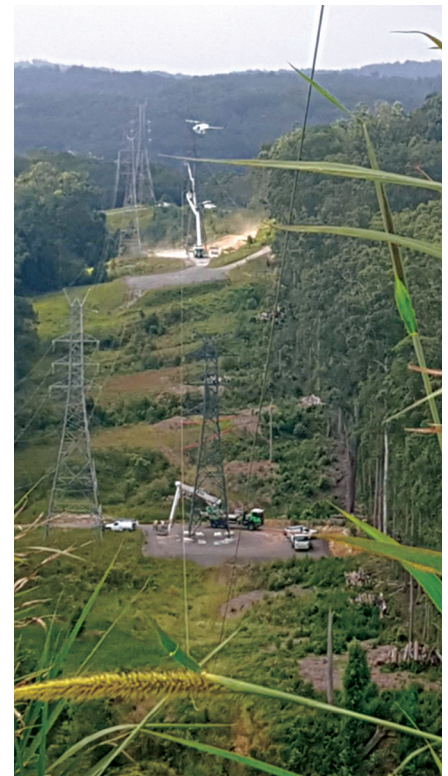

Market sector:

Utilities – Power