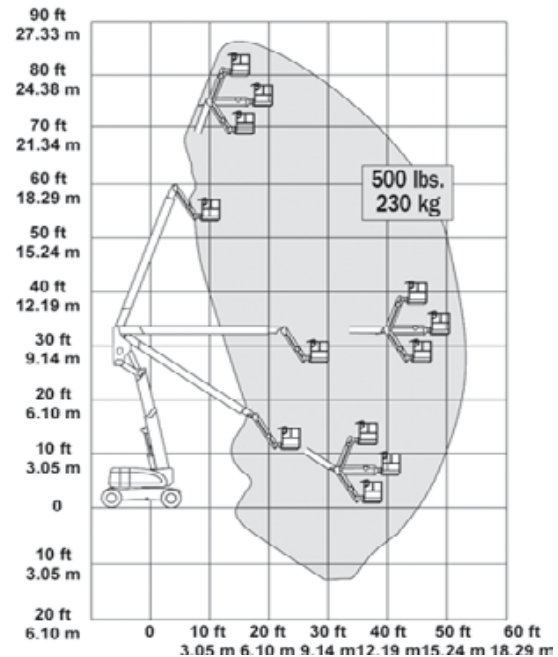

# 80' JLG KNUCKLE BOOM LIFT

For more information on this equipment or if you require a free onsite inspection, contact our team

**1300 36 2666**

Range Chart

## Specifications

Working height	26.38 m
Platform height	24.38 m
Platform size	0.91 x 2.44 m
Safe working load	230 kg
Horizontal reach	15.80 m
Turntable rotation	360 ° non-continuous
Turntable tailswing	0.76 m
Basket rotation	180 °
Jib rotation	130 °
Wheelbase	3.05 m
Gradeability	45 %
Turning radius (inside)	2.13 m
Turning radius (outside)	4.42 m
Drivespeed (stowed)	4.80 km/h
Stowed height	3.00 m
Stowed length	11.13 m
Width	2.44 m
Overall weight (approx.)	15558 kg
Wind speed rating	12.50 m/sec