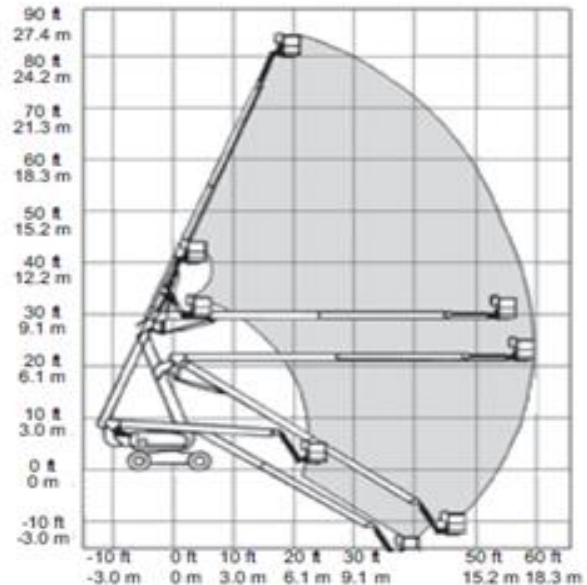

# 80' GENIE KNUCKLE BOOM LIFT

## Specifications

Working height	26.20 m
Platform height	24.40 m
Platform size	0.91 x 2.44 m
Safe working load	227 kg
Horizontal reach	18.30 m
Turntable rotation	360 ° continuous
Tailswing - elevated position	0.92 m
Platform rotation	2.44 m
Wheelbase	2.74 m
Gradeability 4WD	50 %
Ground clearance	0.30 m
Turning radius (4WD inside)	2.10 m
Turning radius (4WD outside)	4.60 m
Stowed height	3.00 m
Stowed length	11.27 m
Width	2.49 m
Overall weight (approx.)	16850 kg