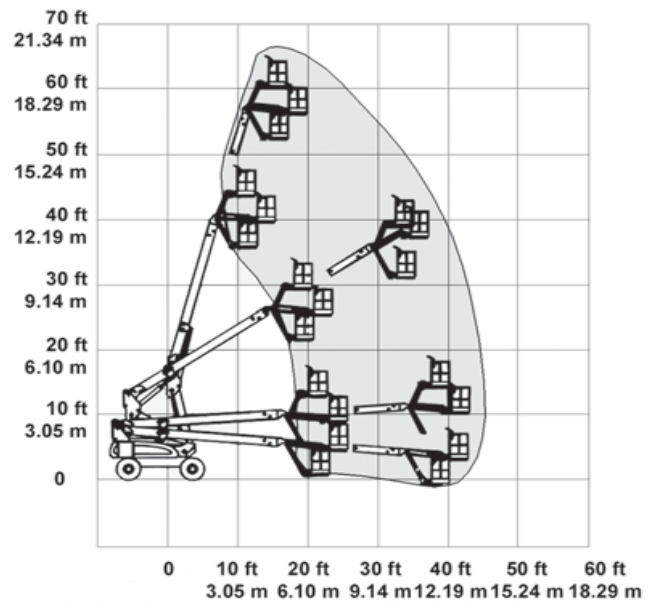

60' JLG KNUCKLE BOOM ELEC

For more information on this equipment or if you require a free onsite inspection, contact our team

1300 36 2666

BOOM
LOGISTICS

Range Chart

Specifications

Working height	20.10 m
Platform height	18.30 m
Platform size	0.76 x 1.88 m
Safe working load	230 kg
Horizontal reach	13.19 m
Tailswing	1.22 m
Wheelbase	2.74 m
Gradeability	30 %
Ground clearance (axle)	0.30 m
Drivespeed (stowed)	4.80 km/h
Turning radius (inside)	1.22 m
Turning radius (outside)	4.65 m
Stowed height	2.57 m
Stowed length (jib)	9.37 m
Width	2.44 m
Overall weight (approx.)	7491 kg