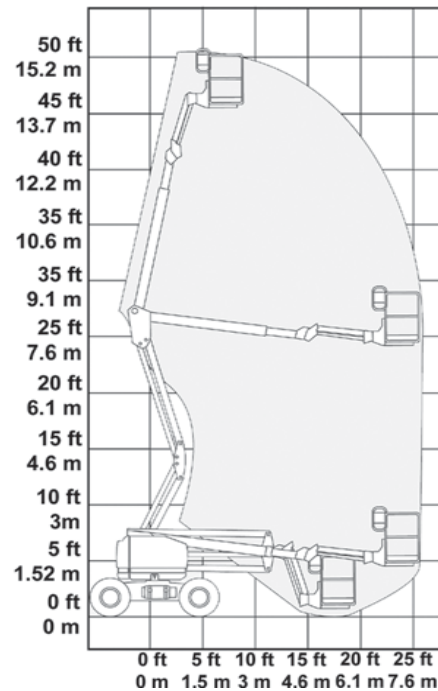

45' KNUCKLE BOOM WITH JIB DIESEL

For more information on this equipment or if you require a free onsite inspection, contact our team

1300 36 2666

Range Chart

Specifications

Working height	15.70 m
Platform height	13.90 m
Platform size	0.77 x 1.83 m
Safe working load	227 kg
Turntable rotation	359 °
Gradeability (4 x 4)	45 %
Turntable tailswing	zero
Platform rotation	160 °
Wheelbase	2.03 m
Drivespeed (stowed)	7.20 km/h
Drivespeed (raised)	0.97 km/h
Turning radius (inside)	1.37 m
Stowed height	2.08 m
Stowed length	6.78 m
Width	2.23 m
Overall weight (approx.)	6668 kg