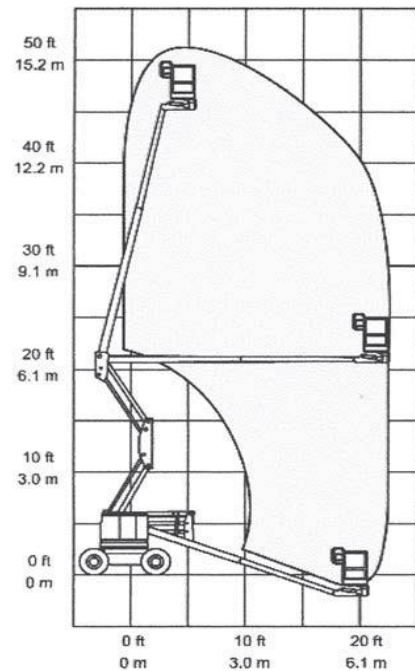

# 45' KNUCKLE BOOM DIESEL (4 x 4)

For more information on this equipment or if you require a free onsite inspection, contact our team

**1300 36 2666**

Range Chart

## Specifications

|                          |               |
|--------------------------|---------------|
| Working height           | 15.50 m       |
| Platform height          | 13.70 m       |
| Platform size            | 0.76 x 1.83 m |
| Safe working load        | 227 kg        |
| Horizontal reach         | 7.00 m        |
| Turntable rotation       | 359 °         |
| Turntable tailswing      | zero          |
| Wheelbase                | 1.90 m        |
| Gradeability (stowed)    | 40 %          |
| Platform rotation        | 160 °         |
| Drivespeed (stowed)      | 7.72 km/h     |
| Drivespeed (raised)      | 0.97 km/h     |
| Turning radius (inside)  | 2.00 m        |
| Turning radius (outside) | 4.50 m        |
| Stowed height            | 2.20 m        |
| Stowed length            | 5.50 m        |
| Width                    | 1.96 m        |
| Overall weight (approx.) | 6536 kg       |