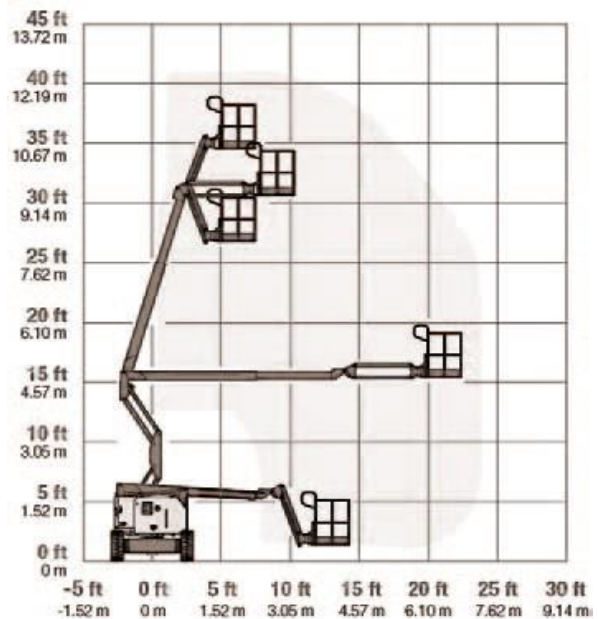

34' GENIE KNUCKLE BOOM DIESEL WITH FLY BOOM

For more information on this equipment or if you require a free onsite inspection, contact our team

1300 36 2666

Range Chart

Specifications

Working height	12.62 m
Platform height	10.62 m
Platform size	0.76 x 1.42 m
Safe working load	227 kg
Horizontal reach	6.78 m
Wheelbase	1.88 m
Turntable rotation	355 °
Turntable tailswing	zero
Drive speeds stowed	4.40 km/h
Drive speeds raised	1.10 km/h
Gradeability (4x4)	45 %
Turning radius (inside)	1.80 m
Turning radius (outside)	4.11 m
Stowed height	2.06 m
Stowed length	5.66 m
Width	1.85 m
Overall weight (approx.)	4854 kg
Basket rotation	180 °
Jib rotation	139 °
Wind speed rating	12.50 m/sec