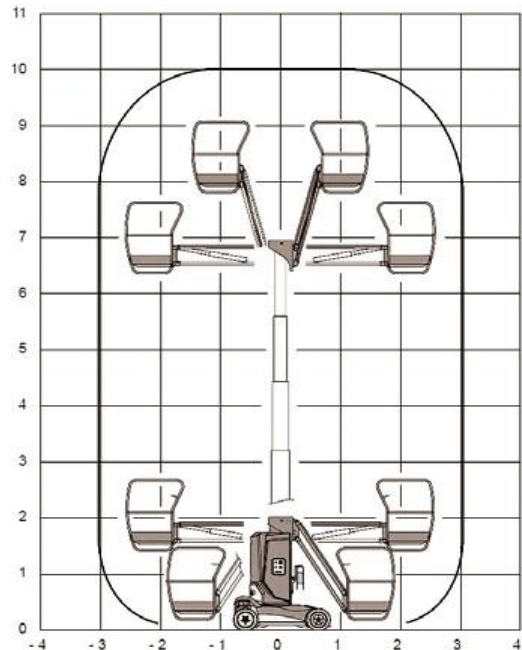

30' HAULOTTE KNUCKLE BOOM LIFT

For more information on this equipment or if you require a free onsite inspection, contact our team

1300 36 2666

Range Chart

Specifications

Working height	10 m
Platform height	8 m
Platform size	0.70 x 0.99 m
Safe working load	200 kg
Horizontal reach	3.00 m
Wheelbase	1.20 m
Turntable rotation	345 °
Turntable tailswing	zero
Drive speeds stowed	4.50 km/h
Drive speeds raised	0.70 km/h
Gradeability	23 %
Turning radius (outside)	1.88 m
Stowed height	1.99 m
Stowed length	2.65 m
Width	1.00 m
Overall weight (approx.)	2760 kg
Basket rotation	NA
Jib rotation	130 °
Wind speed rating	12.50 m/sec