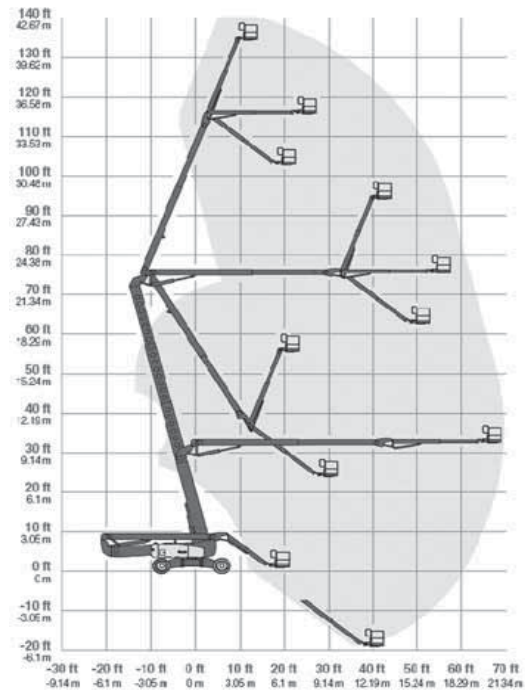

# 135' GENIE KNUCKLE BOOM LIFT

## Specifications

Working height	43 m
Platform height	41.15 m
Platform size 6'	0.76 x 1.83 m
Platform size 8'	0.91 x 2.44 m
Safe working load	272 kg
Horizontal reach (riser extended)	18.13 m
Horizontal reach (riser retracted)	21.26 m
Turntable rotation	360 ° continuous
Wheelbase (axles extended)	4.11 m
Wheelbase (axles retracted)	4.72 m
Stowed height	3.07 m
Stowed length	12.93 m
Width (axles extended)	3.94 m
Width (axles retracted)	2.46 m
Overall weight (approx.)	20255 kg
Fuel tank capacity	151.40 L