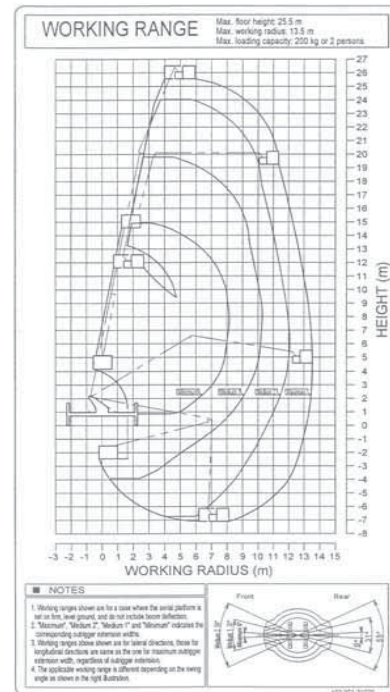

28m TADANO TRAVEL TOWER

Range Chart

For more information on this equipment or if you require a free onsite inspection, contact our team

1300 36 2666

Specifications

Max working height	28.00m
Max working radius	13.00 m
Max working radius (max height)	5.00 m
Safe working load	250 kg
Stabiliser spread	4.70 m
Max working depth below ground	7.00 m
Travelling height	3.80 m
Travelling width	2.40 m
Travelling length	8.10 m
Overall weight (approx.)	9500 kg

240 volt outlet in basket