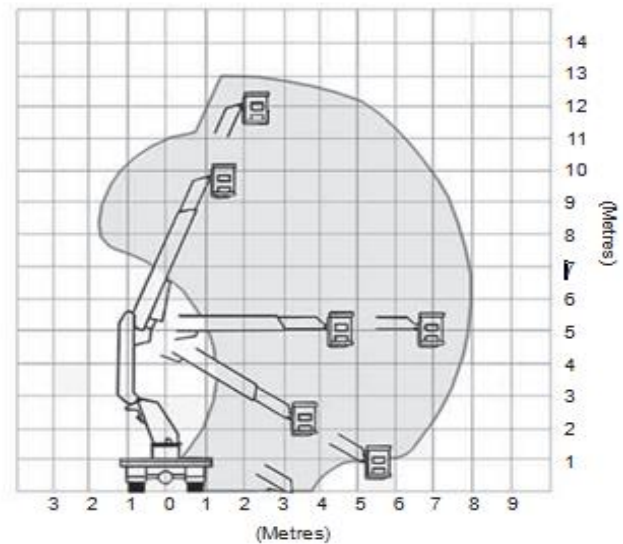

## Specifications

Max working height	13.00 m
Max working radius	7.80 m
Max working radius (max height)	3.00 m
Safe working load	250 kg
Travelling height	3.40 m
Travelling width	2.20 m
Travelling length	6.40 m
Overall weight (approx.)	9000 kg