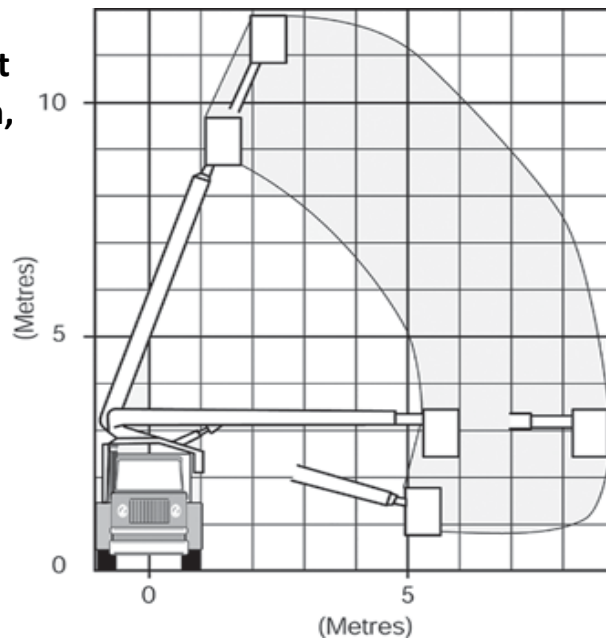

12m KNUCKLE BOOM TRAVEL TOWER

For more information on this equipment
or if you require a free onsite inspection,
contact our team

1300 36 2666

Range Chart

Specifications

Max working height	12.00 m
Max working radius	6.50 m
Max working radius (max height)	2.60 m
Safe working load	250 kg
Stabiliser spread	3.80 m
Travelling height	3.00 m
Travelling width	2.42 m
Travelling length	7.80 m
Overall weight (approx.)	7500 kg