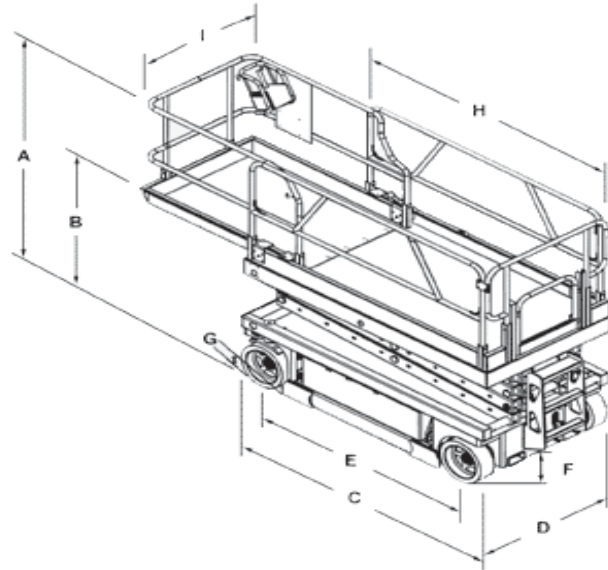

32' GENIE SCISSOR LIFT ELEC

Range Chart

For more information on this equipment or if you require a free onsite inspection, contact our team

1300 36 2666

Specifications

	Working height	11.75 m
	Platform height	9.75 m
H	Platform length	3.18 m
I	Platform width	1.15 m
	Safe working load	318 kg
F	Ground clearance	0.10 m
E	Wheelbase	1.85 m
	Gradeability	25 %
	Turning radius (inside)	zero
	Turning radius (outside)	2.29 m
A	Stowed height (guardrails)	2.50 m
B	Stowed height (platform)	1.30 m
C	Stowed length	2.26 m
D	Width	1.17 m
	Overall weight (approx.)	2812 kg