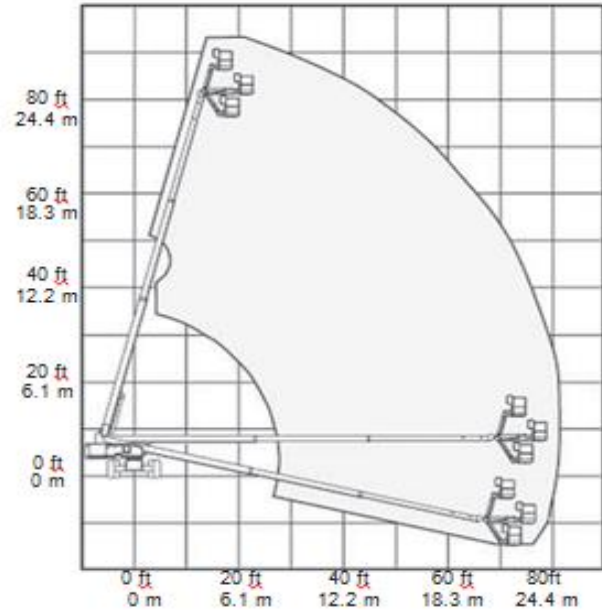

# 85' BOOM LIFT WITH FLY BOOM

## Specifications

Working height	27.70 m
Platform height	25.90 m
Platform size	0.91 x 2.40 m
Basket rotation	160 °
Safe working load	227 kg
Horizontal reach	23.40 m
Wheelbase	2.74 m
Turntable rotation	360 ° continuous
Turntable tailswing	1.10 m
Drive speeds stowed	4.90 km/h
Drive speeds raised	1.10 km/h
Gradeability	38 %
Turning radius (inside)	3.20 m
Turning radius (outside)	7.00 m
Stowed height	2.80 m
Stowed length	12.40 m
Width (axles retracted)	2.40 m
Width (axles extended)	3.04 m
Overall weight (approx.)	16266 kg