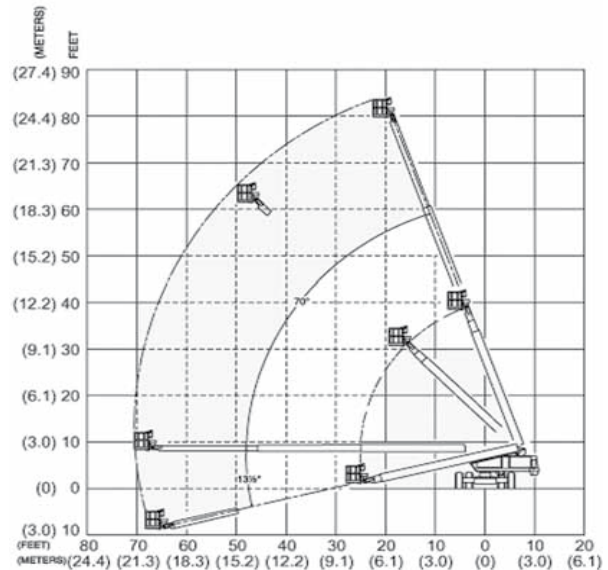

80'

BOOM LIFT

For more information on this equipment or if you require a free onsite inspection, contact our team

1300 36 2666

Range Chart

Specifications

Working height	26.20 m
Max Platform height	24.40 m
Horizontal reach	21.70 m
Platform size	0.76 x 1.52 m
Basket rotation	160 °
Safe working load	227 kg
Turret rotation	360 ° continuous
Drive speeds stowed	4.80 km/h
Drive speeds raised	1.21 km/h
Turning radius (inside)	5.30 m
Stowed height	2.90 m
Stowed width	2.60 m
Stowed length	11.80 m
Wheelbase	3.70 m
Overall weight (approx.)	
Snorkel	13744 kg
Genie	15500 kg
Width (axles retracted)	2.40 m
Width (axles extended)	3.04 m