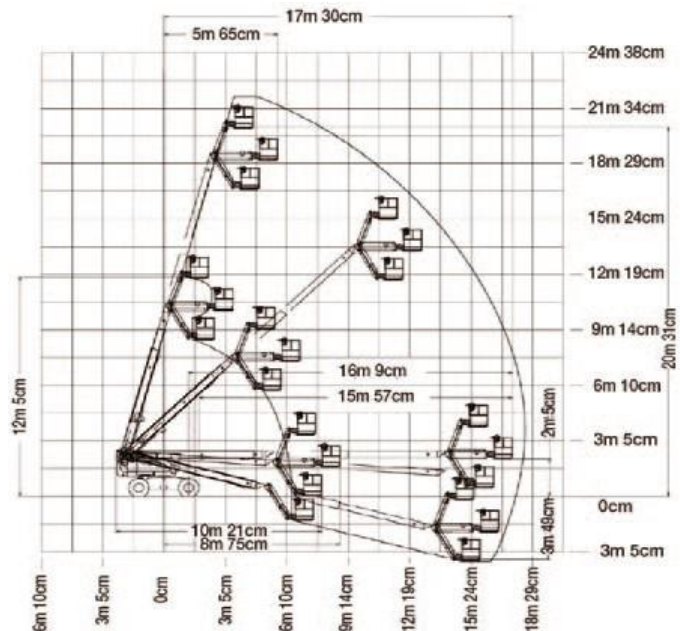

66' JLG BOOM LIFT WITH FLY BOOM

Range Chart

For more information on this equipment or if you require a free onsite inspection, contact our team

1300 36 2666

Specifications

Working height	22.31 m
Platform height	20.31 m
Platform size	0.91 x 2.24 m
Safe working load	230 kg
Horizontal reach	17.30 m
Wheelbase	2.48 m
Turntable rotation	360 ° continuous
Turntable tailswing	1.14 m
Drive speeds stowed	6.80 km/h
Drive speeds raised	0.80 km/h
Gradeability	45 %
Turning radius (inside)	1.65 m
Turning radius (outside)	3.45 m
Stowed height	2.56 m
Stowed length	10.21 m
Width	4.42 m
Overall weight (approx.)	13550 kg
Basket rotation	180 °
Jib rotation	130 °
Wind speed rating	12.50 m/sec