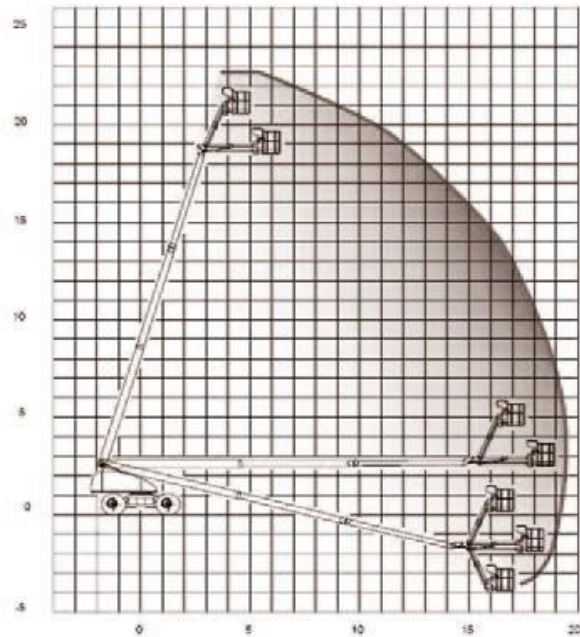

66' HAULOTTE BOOM WITH FLY BOOM

BOOM
LOGISTICS

Range Chart

For more information on this equipment or if you require a free onsite inspection, contact our team

1300 36 2666

Specifications

Working height	22.60 m
Platform height	20.60 m
Platform size	0.80 x 1.80 m
Safe working load	230 kg
Horizontal reach	19.50 m
Wheelbase	2.49 m
Turntable rotation	360 ° continuous
Turntable tailswing	1.10 m
Drive speeds stowed	5.00 km/h
Drive speeds raised	1.50 km/h
Gradeability	40 %
Turning radius (inside)	6.15 m
Turning radius (outside)	3.00 m
Stowed height	3.00 m
Stowed length	10.60 m
Overall weight (approx.)	13110 kg
Basket rotation	180 °
Jib rotation	140 °
Wind speed rating	12.50 m/sec