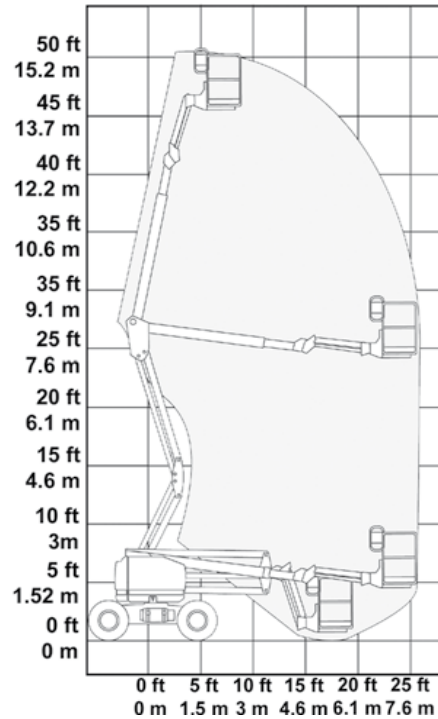

45' KNUCKLE BOOM WITH JIB DIESEL

For more information on this equipment or if you require a free onsite inspection, contact our team

1300 36 2666

Range Chart

Specifications

Working height	15.7 m
Platform height	13.90 m
Platform size	0.77 x 1.83 m
Safe working load	227 kg
Wheelbase	2.03 m
Turntable rotation	359 °
Turntable tailswing	zero
Drive speeds stowed	7.72 km/h
Drive speeds raised	0.97 km/h
Gradeability (4x4)	45 %
Turning radius (inside)	1.37 m
Stowed height	2.08 m
Stowed length	6.67 m
Stowed width	2.30 m
Overall weight (approx.)	6668 kg
Platform rotation	160 °