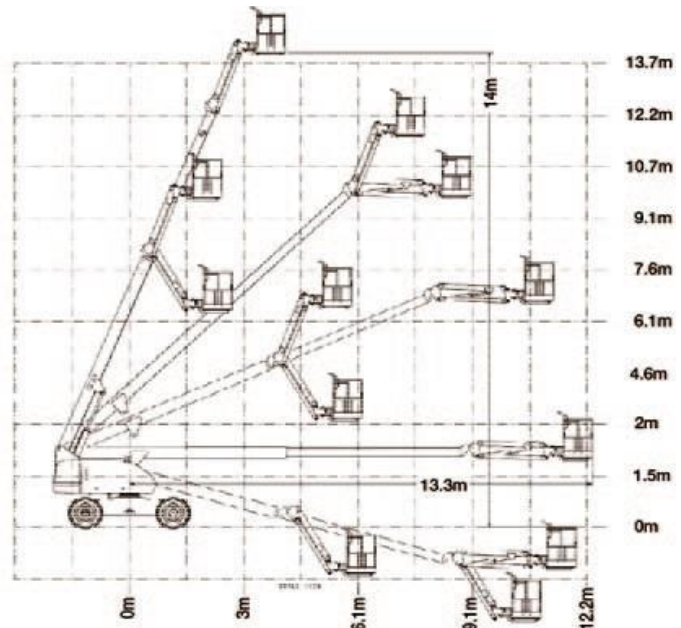

# 45' JLG BOOM LIFT WITH FLY BOOM

**BOOM**  
LOGISTICS

Range Chart

For more information on this equipment or if you require a free onsite inspection, contact our team

**1300 36 2666**

## Specifications

Working height	16.02 m
Platform height	14.02 m
Platform size	0.91 x 2.44 m
Safe working load	230 kg
Horizontal reach	12.34 m
Wheelbase	2.34 m
Turntable rotation	360 ° continuous
Turntable tailswing	0.86 m
Drive speeds stowed	7.72 km/h
Drive speeds raised	0.97 km/h
Gradeability	45 %
Turning radius (inside)	2.01 m
Turning radius (outside)	5.30 m
Stowed height	2.39 m
Stowed length	8.84 m
Stowed width	2.30 m
Overall weight (approx.)	7930 kg
Basket rotation	160 °
Jib rotation	130 °
Wind speed rating	12.50 m/sec