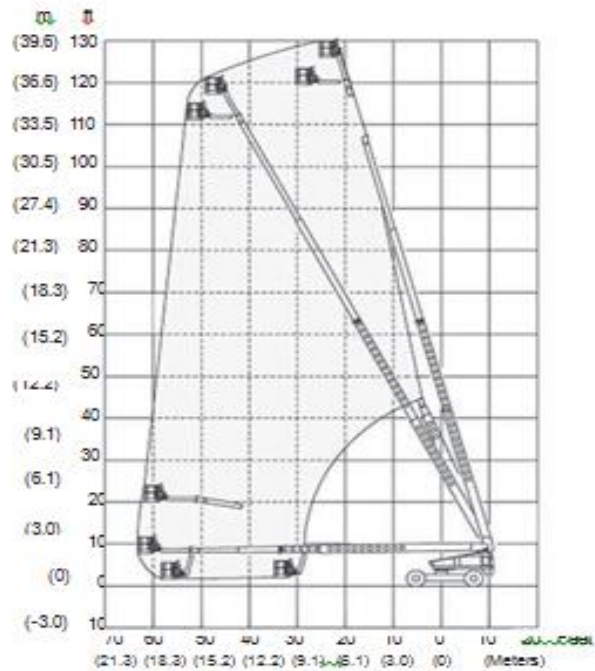

126' BOOM LIFT WITH FLY BOOM

Range Chart

For more information on this equipment or if you require a free onsite inspection, contact our team

1300 36 2666

Specifications

Working height	40.23 m
Platform height	38.40 m
Platform size	0.76 x 2.34 m
Safe working load	227 kg
Horizontal reach	19.20 m
Turntable rotation	360 ° continuous
Drive speeds high (stowed)	4.83 km/h
Drive speeds mid (stowed)	2.42 km/h
Drive speeds low (mid elevation)	1.21 km/h
Drive speeds creep (extended)	0.18 km/h
Gradeability	25 %
Turning radius (inside)	6.10 m
Stowed height	3.10 m
Stowed length	13.00 m
Width (axles retracted)	2.60 m
Width (axles extended)	3.90 m
Wheelbase	3.66 m
Overall weight (approx.)	18978 kg
Basket rotation	180 °