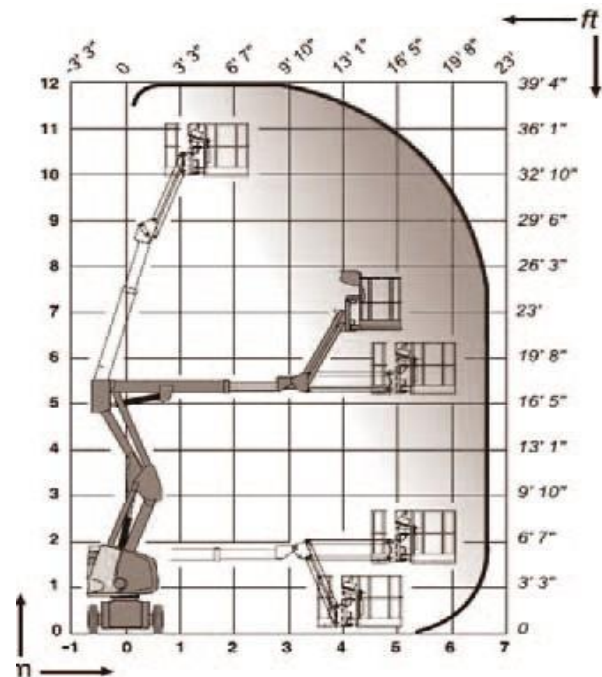

# 34' HAULOTTE KNUCKLE BOOM DIESEL WITH FLY BOOM

For more information on this equipment or if you require a free onsite inspection, contact our team

**1300 36 2666**

Range Chart

## Specifications

Working height	12.00 m
Platform height	10.00 m
Platform size	0.80 x 1.20 m
Safe working load	230 kg
Horizontal reach	6.70 m
Wheelbase	1.80 m
Turntable rotation	355 °
Turntable tailswing	zero
Drive speeds stowed	4.40 km/h
Drive speeds raised	0.70 km/h
Gradeability (4x4)	25 %
Turning radius (outside)	2.85 m
Stowed height	1.99 m
Stowed length	5.43 m
Width	1.34 m
Overall weight (approx.)	5910 kg
Basket rotation	+ 80 ° / - 90 °
Jib rotation	140 °
Wind speed rating	12.50 m/sec